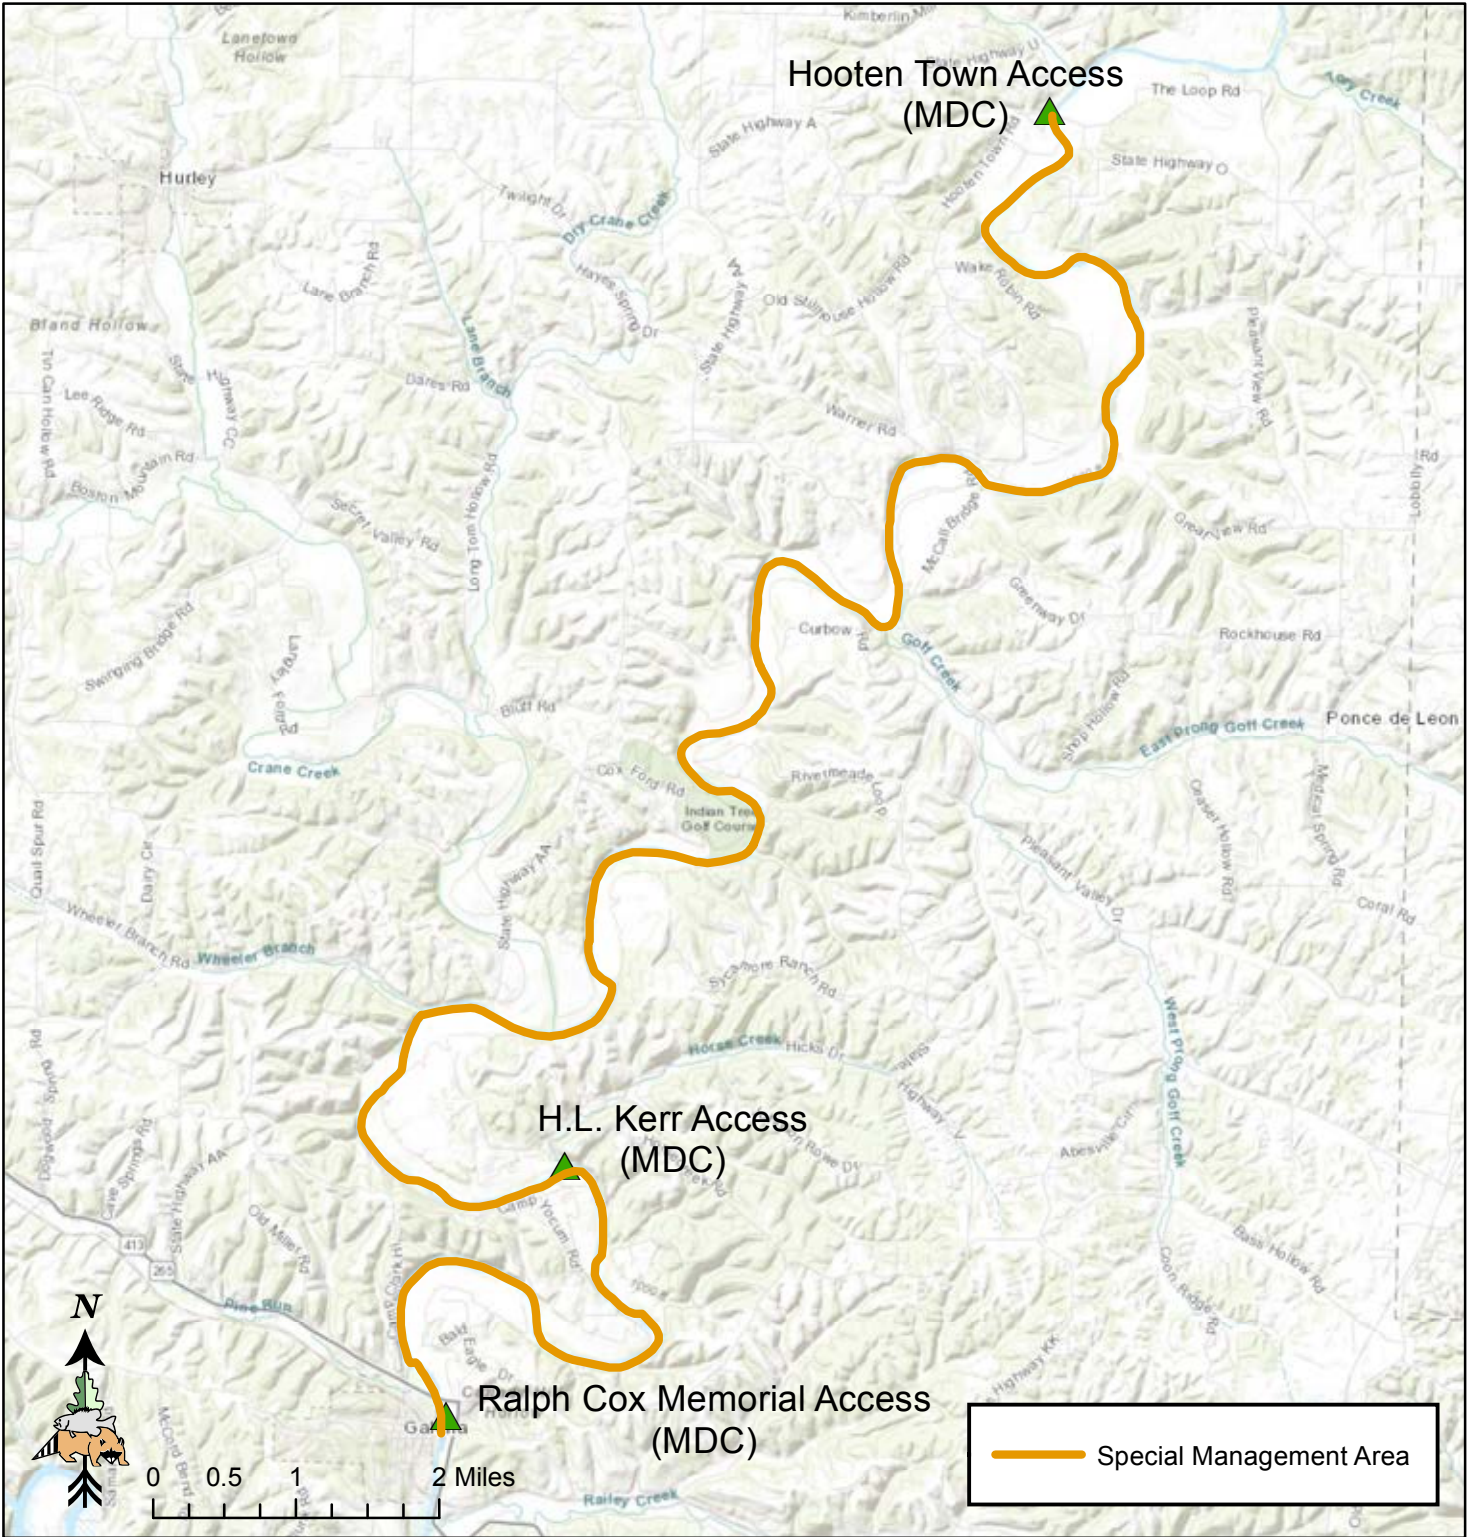

Special Management Area

James River

Smallmouth Bass

Minimum length limit = 15"

Daily limit = 1