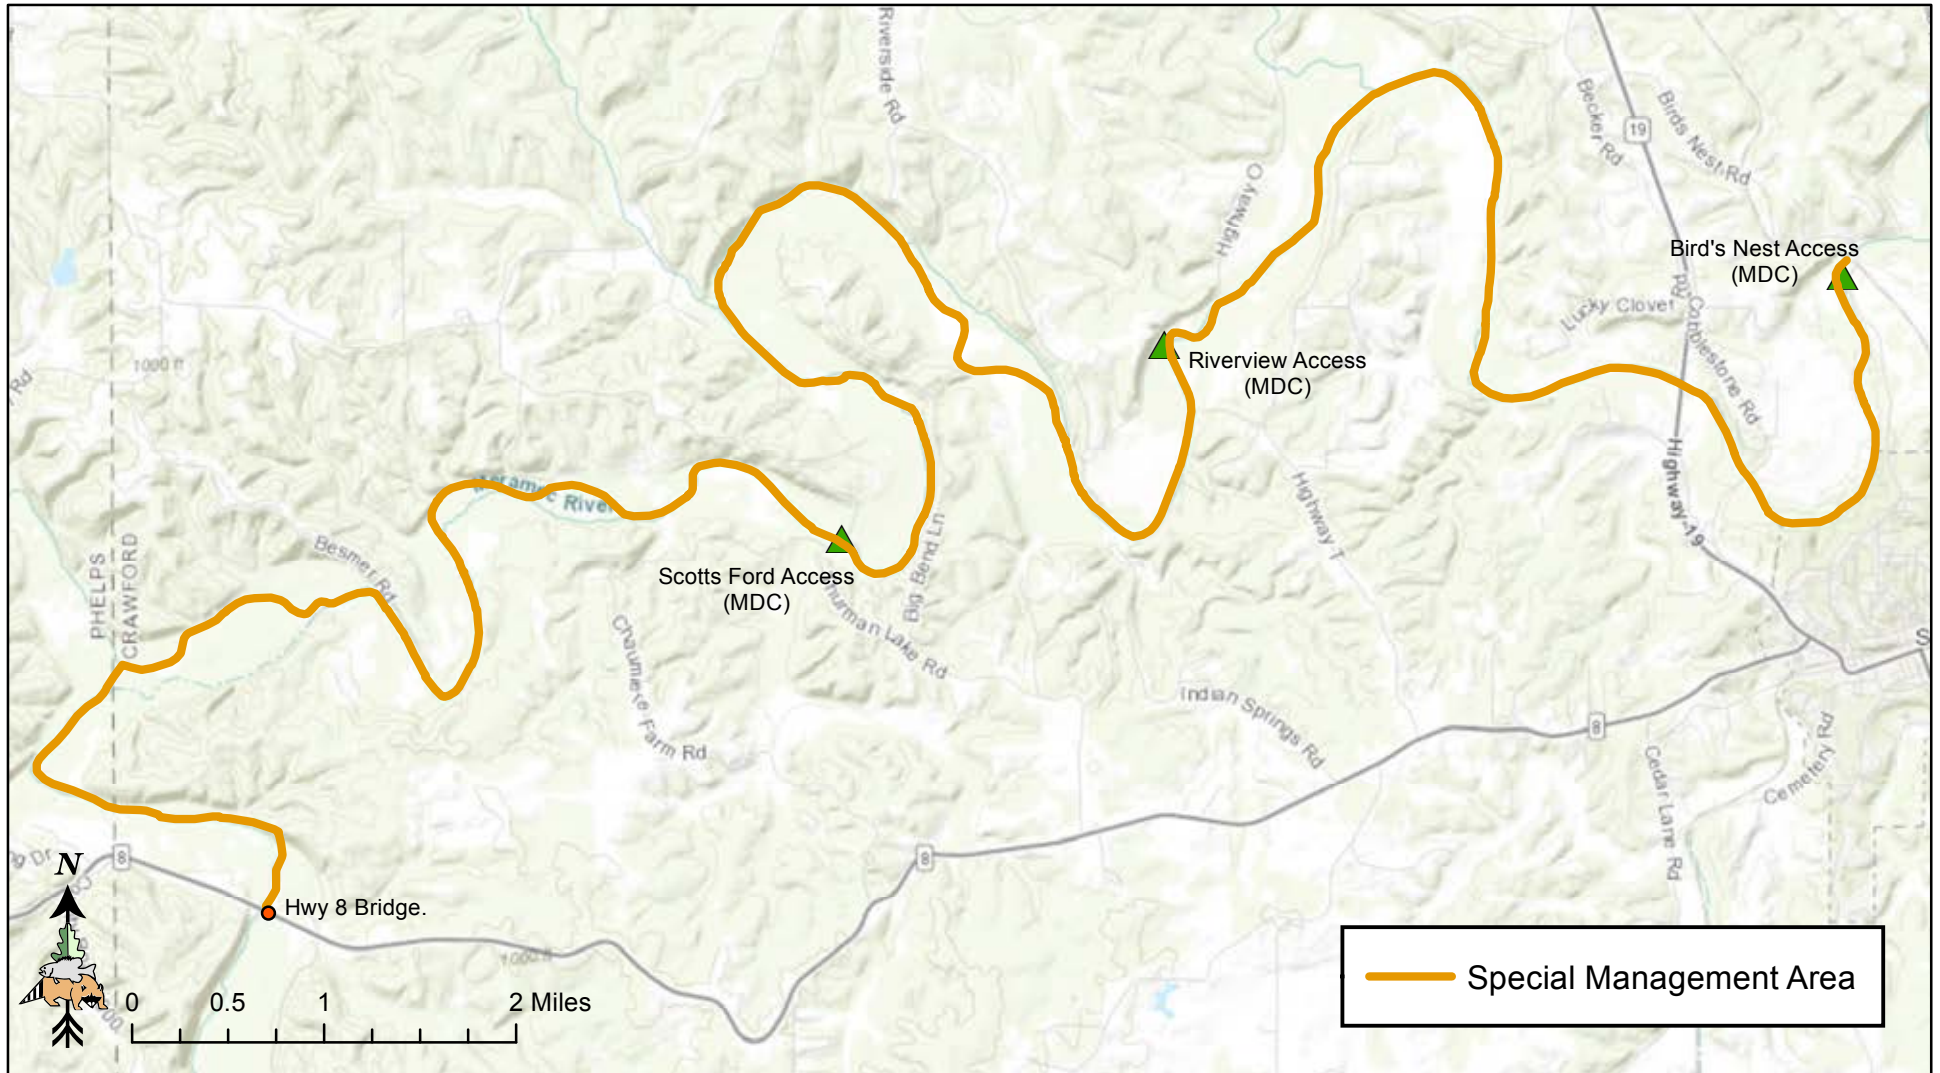

Special Management Area

Meramec River

Smallmouth Bass

Minimum length limit= 15"

Daily limit = 1